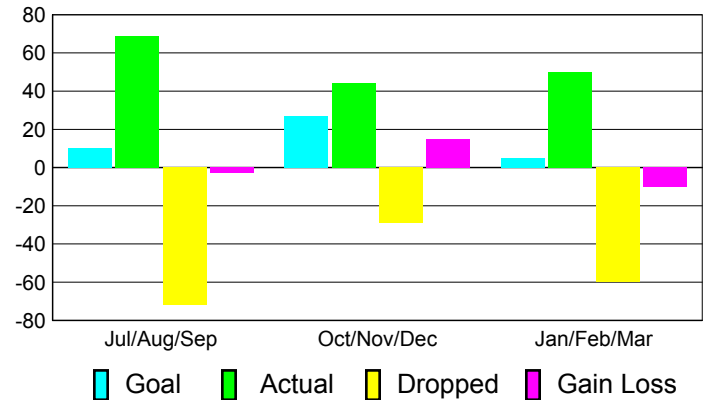

Membership Results 2010-2011

Goal, New, Dropped, Gain/Loss

Comparison of Membership Gain/Loss

Current Year Compared to the Previous Year