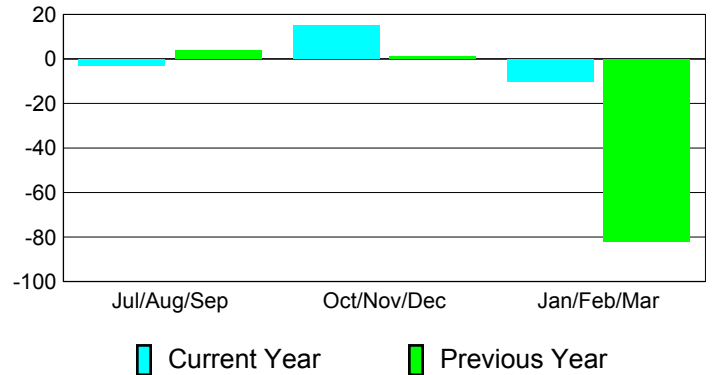

Membership Results
2010-2011

Membership
2009-2010

Month	Net Memb Goal	Actual New Memb	Actual Dropped Memb	Gain/Loss of Memb	Gain/Loss of Memb
Jul/Aug/Sep	10	69	-72	-3	4
Oct/Nov/Dec	27	44	-29	15	1
Jan/Feb/Mar	5	50	-60	-10	-82
Totals	42	163	-161	2	-77

Membership Results 2010-2011

Goal, New, Dropped, Gain/Loss

Comparison of Membership Gain/Loss

Current Year Compared to the Previous Year

Gender Comparison 2010-2011

Jul/Aug/Sep

Oct/Nov/Dec

Jan/Feb/Mar