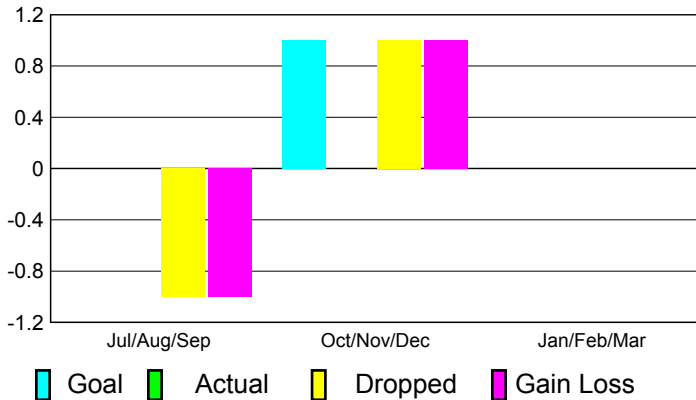

2010-2011 GMT Reports for District (or Undistricted) **District G 1**

GMT: **Doctor NICOLAS JARA OREL** Location: **ECUADOR**

GMT CA: **3**

CLUBS

Club Results
2010-2011

Clubs
2009-2010

Month	New Club Goal	Actual New Clubs	Actual Dropped Clubs	Gain/Loss of Clubs	Gain/Loss of Clubs
Jul/Aug/Sep	0	0	-1	-1	0
Oct/Nov/Dec	1	0	1	1	0
Jan/Feb/Mar	0	0	0	0	-2
Totals	1	0	0	0	-2

Club Results 2010-2011

Goal, New, Dropped, Gain/Loss

Comparison of Club Gain/Loss

Current Year Compared to the Previous Year

YTD Status Quo Clubs 2010-2011

Status Quo Clubs Compared to Status Quo Members

MEMBERSHIP