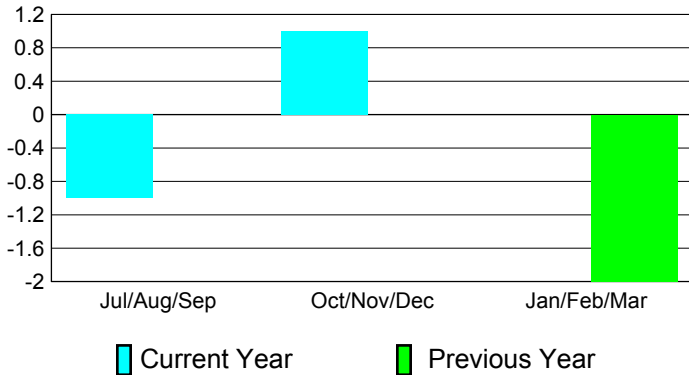

2010-2011 GMT Reports for District (or Undistricted) **District G 1**

GMT: **Doctor NICOLAS JARA OREL** Location: **ECUADOR**

GMT CA: **3**

CLUBS

Club Results
2010-2011

Clubs
2009-2010

Month	New Club Goal	Actual New Clubs	Actual Dropped Clubs	Gain/Loss of Clubs	Gain/Loss of Clubs
Jul/Aug/Sep	0	0	-1	-1	0
Oct/Nov/Dec	1	0	1	1	0
Jan/Feb/Mar	0	0	0	0	-2
Totals	1	0	0	0	-2

Club Results 2010-2011

Goal, New, Dropped, Gain/Loss

Comparison of Club Gain/Loss

Current Year Compared to the Previous Year

YTD Status Quo Clubs 2010-2011

Status Quo Clubs Compared to Status Quo Members

MEMBERSHIP